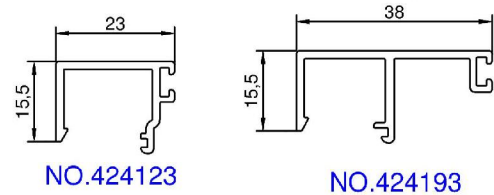

# G30B

Glass thickness: 10 - 17 mm, 25 - 38 mm

## EXTERNAL GASKETS

-  3mm  
NO.161171 (SMEARED)  
NO.161211
-  5mm  
NO.161181 (SMEARED)  
NO.161221
-  7mm  
NO.161191 (SMEARED)  
NO.161231

## INTERNAL GASKETS

-  7-8mm  
NO.162351
-  6mm  
NO.162341
-  5mm  
NO.160611 (SMEARED)
-  4mm  
NO.160661 (SMEARED)
-  3mm  
NO.160391 (SMEARED)

Hansen

Contens:

Possible thickness of glass in the system  
HansenMillennium® G30B  
fixed glass