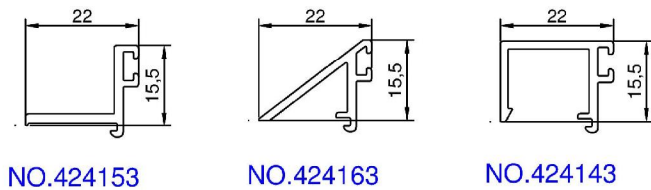

GLAZING BEADS

Glazing beads (no. 424143, 424153, 424163) can be used alternatively.