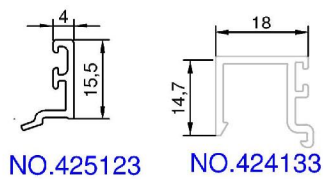

GLAZING BEADS

Glazing beads (no. 424143, 424153, 424163) can be used alternatively.