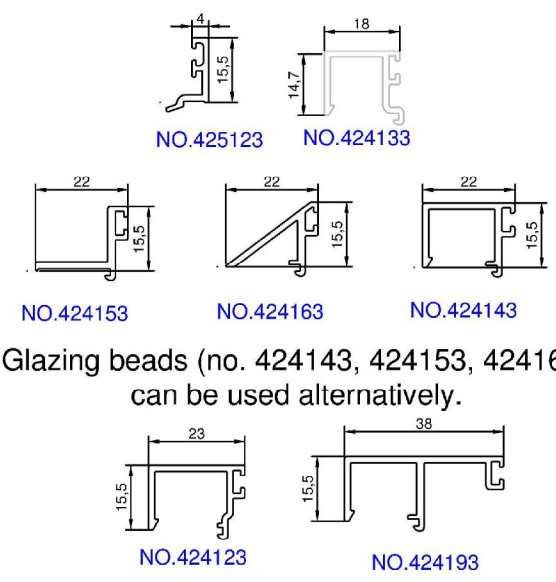

**EXTERNAL GASKETS**

-  3mm  
NO.161171 (SMEARED)  
NO.161211
-  5mm  
NO.161181 (SMEARED)  
NO.161221
-  7mm  
NO.161191 (SMEARED)  
NO.161231

**INTERNAL GASKETS**

-  7-8mm  
NO.162351
-  6mm  
NO.162341
-  5mm  
NO.160611 (SMEARED)
-  4mm  
NO.160661 (SMEARED)
-  3mm  
NO.160391 (SMEARED)

**GLAZING BEADS**

Glazing beads (no. 424143, 424153, 424163) can be used alternatively.

**G30**  
Glass thickness: 10 - 17 mm, 25 - 38 mm

**Contens:**  
Possible thickness of glass in the system  
HansenMillennium® G30  
fixed glass