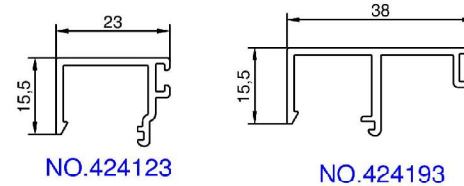

# G24B

Glass thickness: 3 - 11 mm, 19 - 33 mm

## EXTERNAL GASKETS

-  3mm  
NO.161171 (SMEARED)  
NO.161211
-  5mm  
NO.161181 (SMEARED)  
NO.161221
-  7mm  
NO.161191 (SMEARED)  
NO.161231

## INTERNAL GASKETS

-  7-8mm  
NO.162351
-  6mm  
NO.162341
-  5mm  
NO.160611 (SMEARED)
-  4mm  
NO.160661 (SMEARED)
-  3mm  
NO.160391 (SMEARED)