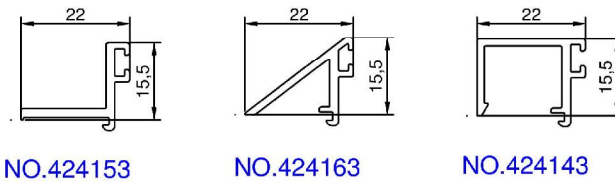

GLAZING BEADS

Glazing beads (no. 424143, 424153, 424163) can be used alternatively.