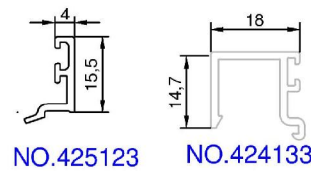

GLAZING BEADS

Glazing beads (no. 424143, 424153, 424163) can be used alternatively.