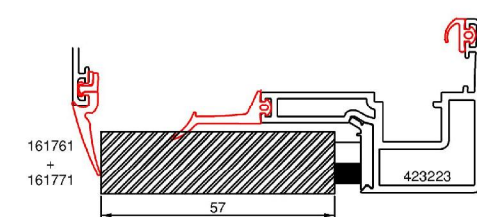

GASKET

161761
+
161771

6-7 mm

G24A - vent
Glass thickness: 41 - 46 mm

G30A - vent
Glass thickness: 47 - 52 mm

G40A - vent
Glass thickness: 57 - 62 mm

Contens:
 Possible thickness of glass in the system
 HansenMillennium® G24A, G30A, G40A
 vent window