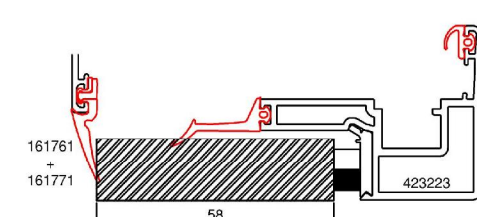

GASKET

161761
+
161771

6-7 mm

G24A - vent
Glass thickness: 41 - 46 mm

G30A - vent
Glass thickness: 47 - 52 mm

G40A - vent
Glass thickness: 57 - 62 mm

Contens:
 Possible thickness of glass in the system
 HansenMillennium® G24A, G30A, G40A
 vent window