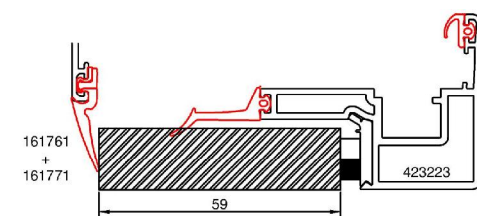

GASKET

161761
+
161771

6-7 mm

G24A - vent
Glass thickness: 41 - 46 mm

G30A - vent
Glass thickness: 47 - 52 mm

G40A - vent
Glass thickness: 57 - 62 mm

Contens:
 Possible thickness of glass in the system
 HansenMillennium® G24A, G30A, G40A
 vent window