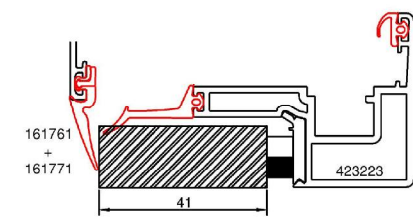

GASKET

161761
+
161771

6-7 mm

G24A - vent
Glass thickness: 41 - 46 mm

G30A - vent
Glass thickness: 47 - 52 mm

G40A - vent
Glass thickness: 57 - 62 mm

Contens:
 Possible thickness of glass in the system
 HansenMillennium® G24A, G30A, G40A
 vent window