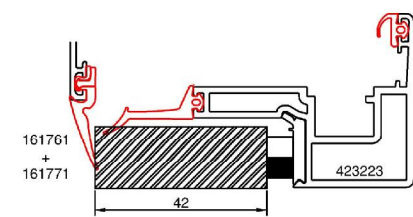

GASKET

161761
+
161771

6-7 mm

G24A - vent
Glass thickness: 41 - 46 mm

G30A - vent
Glass thickness: 47 - 52 mm

G40A - vent
Glass thickness: 57 - 62 mm

Contens:
 Possible thickness of glass in the system
 HansenMillennium® G24A, G30A, G40A
 vent window