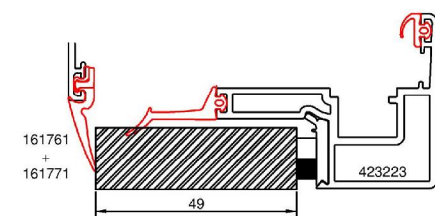

GASKET

161761
+
161771

6-7 mm

G24A - vent
Glass thickness: 41 - 46 mm

G30A - vent
Glass thickness: 47 - 52 mm

G40A - vent
Glass thickness: 57 - 62 mm

Contens:
 Possible thickness of glass in the system
 HansenMillennium® G24A, G30A, G40A
 vent window