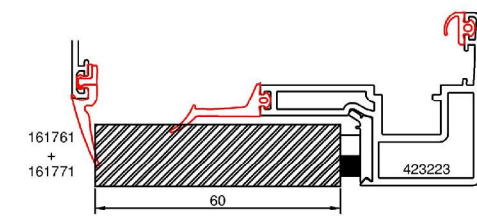

GASKET

161761
+
161771

6-7 mm

G24A - vent
Glass thickness: 41 - 46 mm

G30A - vent
Glass thickness: 47 - 52 mm

G40A - vent
Glass thickness: 57 - 62 mm

Contens:
 Possible thickness of glass in the system
 HansenMillennium® G24A, G30A, G40A
 vent window