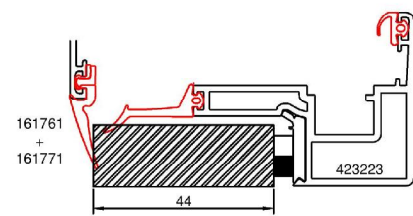

GASKET

161761
+
161771

6-7 mm

G24A - vent
Glass thickness: 41 - 46 mm

G30A - vent
Glass thickness: 47 - 52 mm

G40A - vent
Glass thickness: 57 - 62 mm

Contens:
 Possible thickness of glass in the system
 HansenMillennium® G24A, G30A, G40A
 vent window