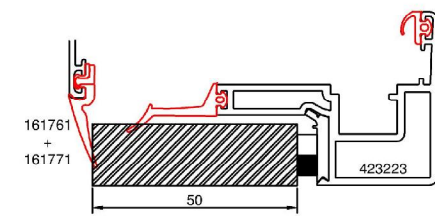

GASKET

161761
+
161771

6-7 mm

G24A - vent
Glass thickness: 41 - 46 mm

G30A - vent
Glass thickness: 47 - 52 mm

G40A - vent
Glass thickness: 57 - 62 mm

Contens:
 Possible thickness of glass in the system
 HansenMillennium® G24A, G30A, G40A
 vent window