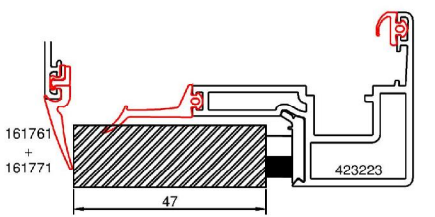

GASKET

161761
+
161771

6-7 mm

G24A - vent
Glass thickness: 41 - 46 mm

G30A - vent
Glass thickness: 47 - 52 mm

G40A - vent
Glass thickness: 57 - 62 mm

Contens:
 Possible thickness of glass in the system
 HansenMillennium® G24A, G30A, G40A
 vent window