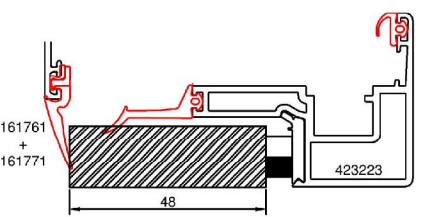

GASKET

161761
+
161771

6-7 mm

G24A - vent
Glass thickness: 41 - 46 mm

G30A - vent
Glass thickness: 47 - 52 mm

G40A - vent
Glass thickness: 57 - 62 mm

Contens:
 Possible thickness of glass in the system
 HansenMillennium® G24A, G30A, G40A
 vent window