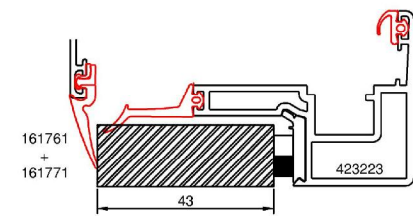

GASKET

161761
+
161771

6-7 mm

G24A - vent
Glass thickness: 41 - 46 mm

G30A - vent
Glass thickness: 47 - 52 mm

G40A - vent
Glass thickness: 57 - 62 mm

Contens:
 Possible thickness of glass in the system
 HansenMillennium® G24A, G30A, G40A
 vent window