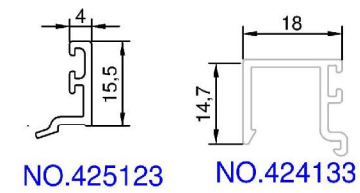

EXTERNAL GASKETS

 3mm
NO.161171 (SMEARED)
NO.161211

 5mm
NO.161181 (SMEARED)
NO.161221

 7mm
NO.161191 (SMEARED)
NO.161231

INTERNAL GASKETS

 7-8mm
NO.162351

 6mm
NO.162341

 5mm
NO.160611 (SMEARED)

 4mm
NO.160661 (SMEARED)

 3mm
NO.160391 (SMEARED)

GLAZING BEADS

Glazing beads (no. 424143, 424153, 424163) can be used alternatively.

G24

Glass thickness: 3 - 11 mm, 19 - 33 mm

Contens:

Possible thickness of glass in the system
HansenMillennium® G24
fixed glass