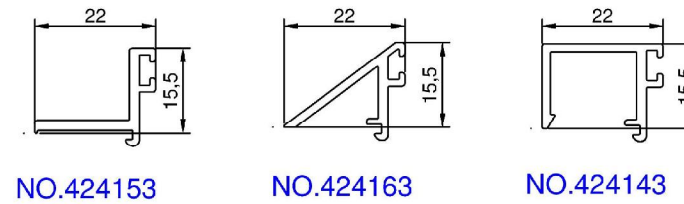

EXTERNAL GASKETS

 3mm
NO.161171 (SMEARED)
NO.161211

 5mm
NO.161181 (SMEARED)
NO.161221

 7mm
NO.161191 (SMEARED)
NO.161231

INTERNAL GASKETS

 7-8mm
NO.162351

 6mm
NO.162341

 5mm
NO.160611 (SMEARED)

 4mm
NO.160661 (SMEARED)

 3mm
NO.160391 (SMEARED)

GLAZING BEADS

Glazing beads (no. 424143, 424153, 424163) can be used alternatively.

G24

Glass thickness: 3 - 11 mm, 19 - 33 mm

Contens:

Possible thickness of glass in the system
HansenMillennium® G24
fixed glass