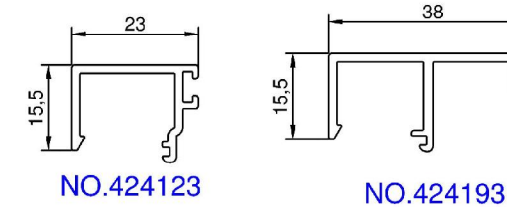

EXTERNAL GASKETS

 3mm
NO.161171 (SMEARED)
NO.161211

 5mm
NO.161181 (SMEARED)
NO.161221

 7mm
NO.161191 (SMEARED)
NO.161231

INTERNAL GASKETS

 7-8mm
NO.162351

 6mm
NO.162341

 5mm
NO.160611 (SMEARED)

 4mm
NO.160661 (SMEARED)

 3mm
NO.160391 (SMEARED)

GLAZING BEADS

Glazing beads (no. 424143, 424153, 424163) can be used alternatively.

G24

Glass thickness: 3 - 11 mm, 19 - 33 mm

Contens:

Possible thickness of glass in the system
HansenMillennium® G24
fixed glass